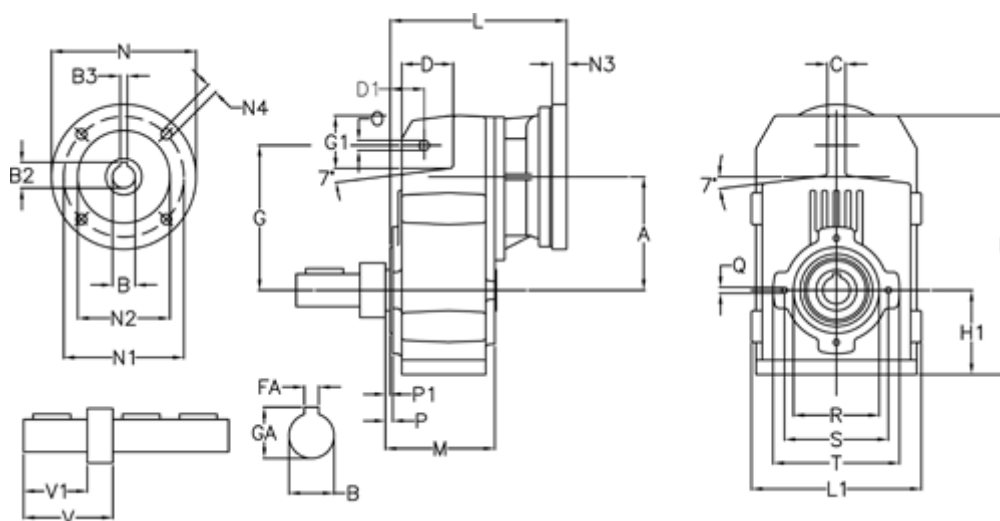

Article number: 29560520241225
 Description: Shaft mounted gear
 A512R-202,4-P71B5

Measures

A = 211.30	FA = 14	M = 163.0	Q = M12x19
B = 50	G = 278	N = 160	R = 180
B1 = 14	G1 = 105.5	N1 = 130	S = 215
B2 = 16.3	GA = 53.5	N2 = 110	T = 250
B3 = 5	H = 479.0	N4 = M8x16	V = 146.5
C = 20	H1 = 144.0	O = 22	V1 = 100
D = 93.5	L = 268.0	P = 8.5	
D1 = 65.0	L1 = 273	P1 = 4.5	